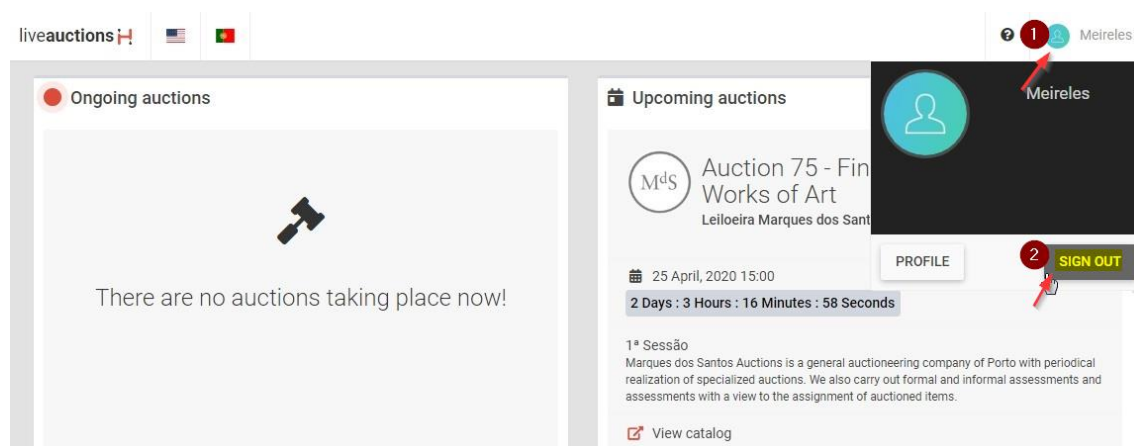

Atenção:

Após criar o utilizador e fazer login terá de validar a inscrição. Para isso, precisa de fazer Sign Out no site www.liveauctionshub.com, entrar no site da leiloeira www.mdsleiloes.com e validar inscrição conforme imagens abaixo.